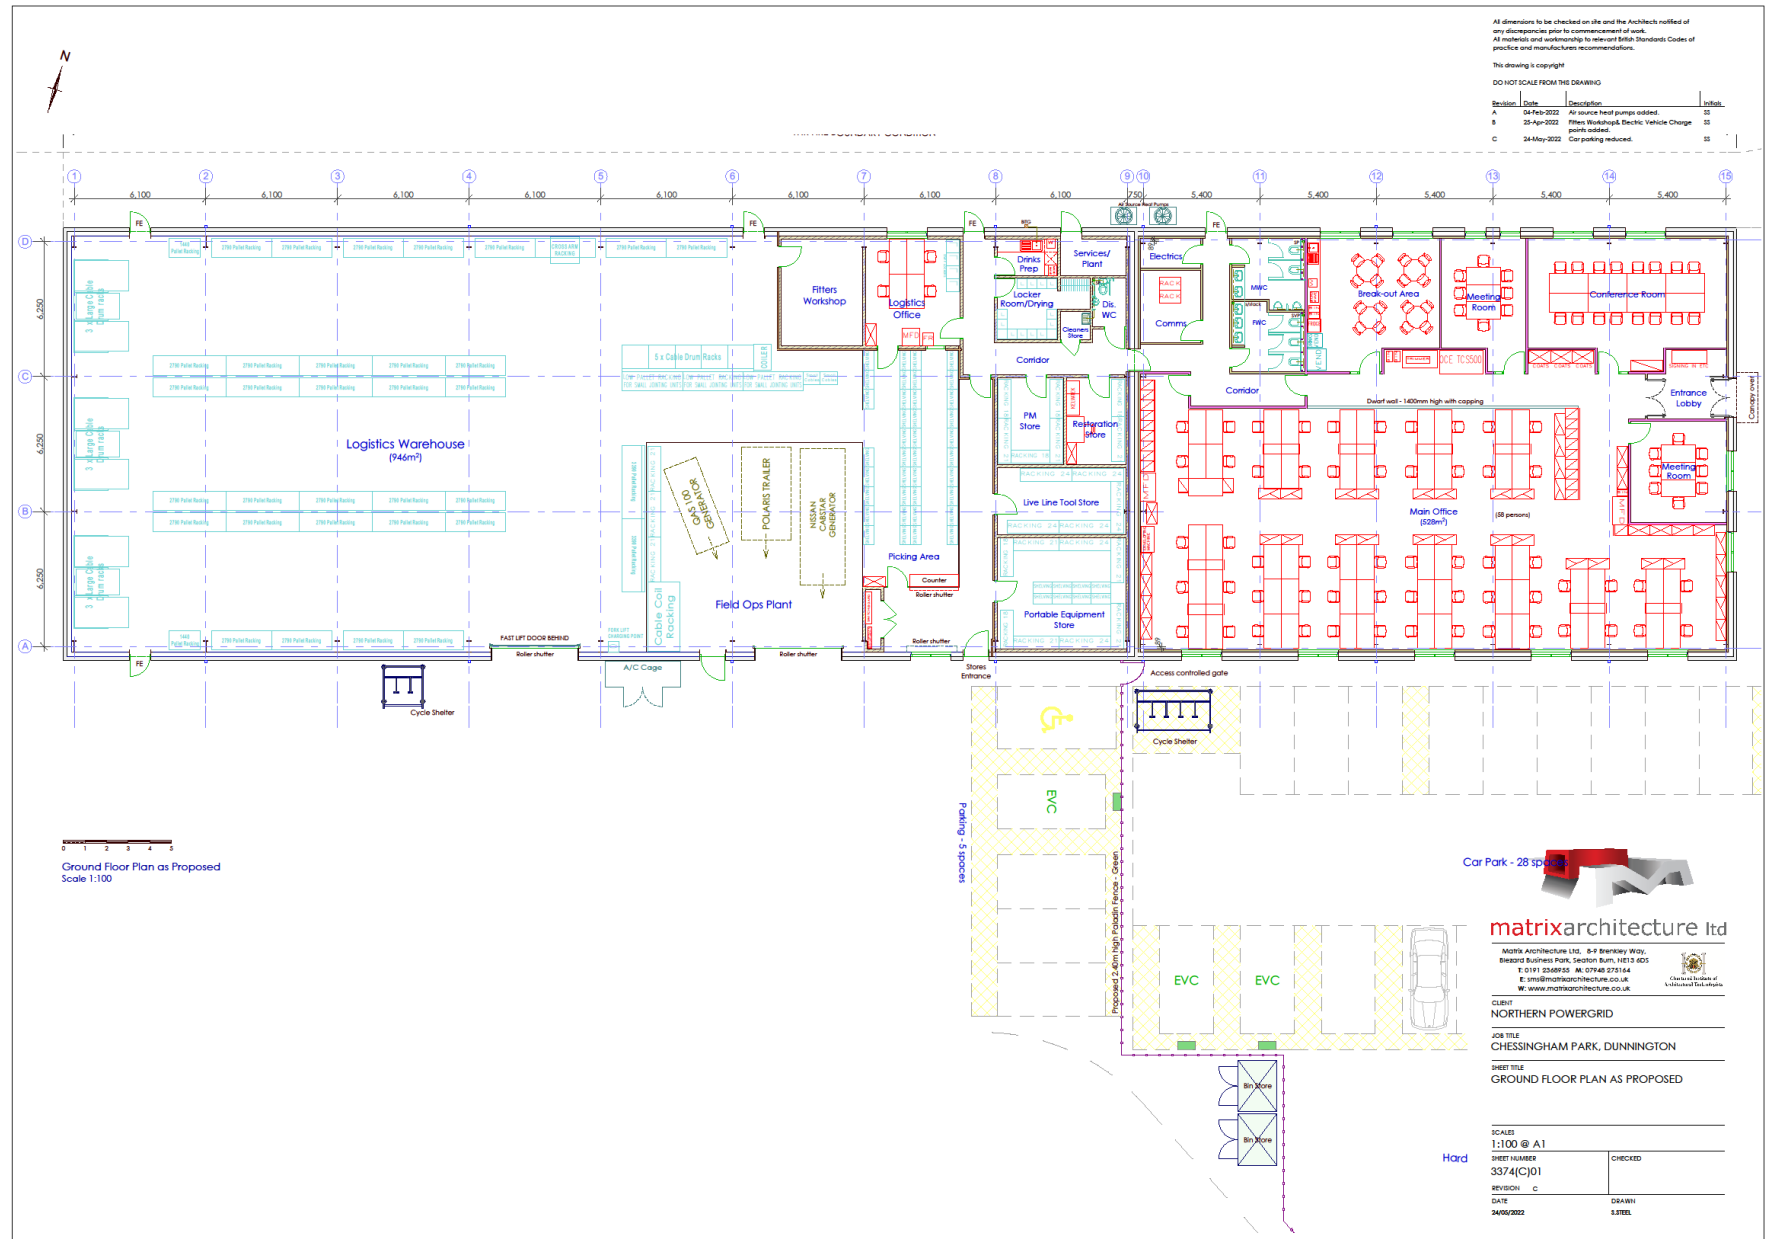

Planning Committee B

21/02601/FULM

Former Storage Facility Site, Derwent Valley Industrial Estate
Dunnington

Site Plan

Elevations

Floor plan

Roof plan

Google "Globe View" Image