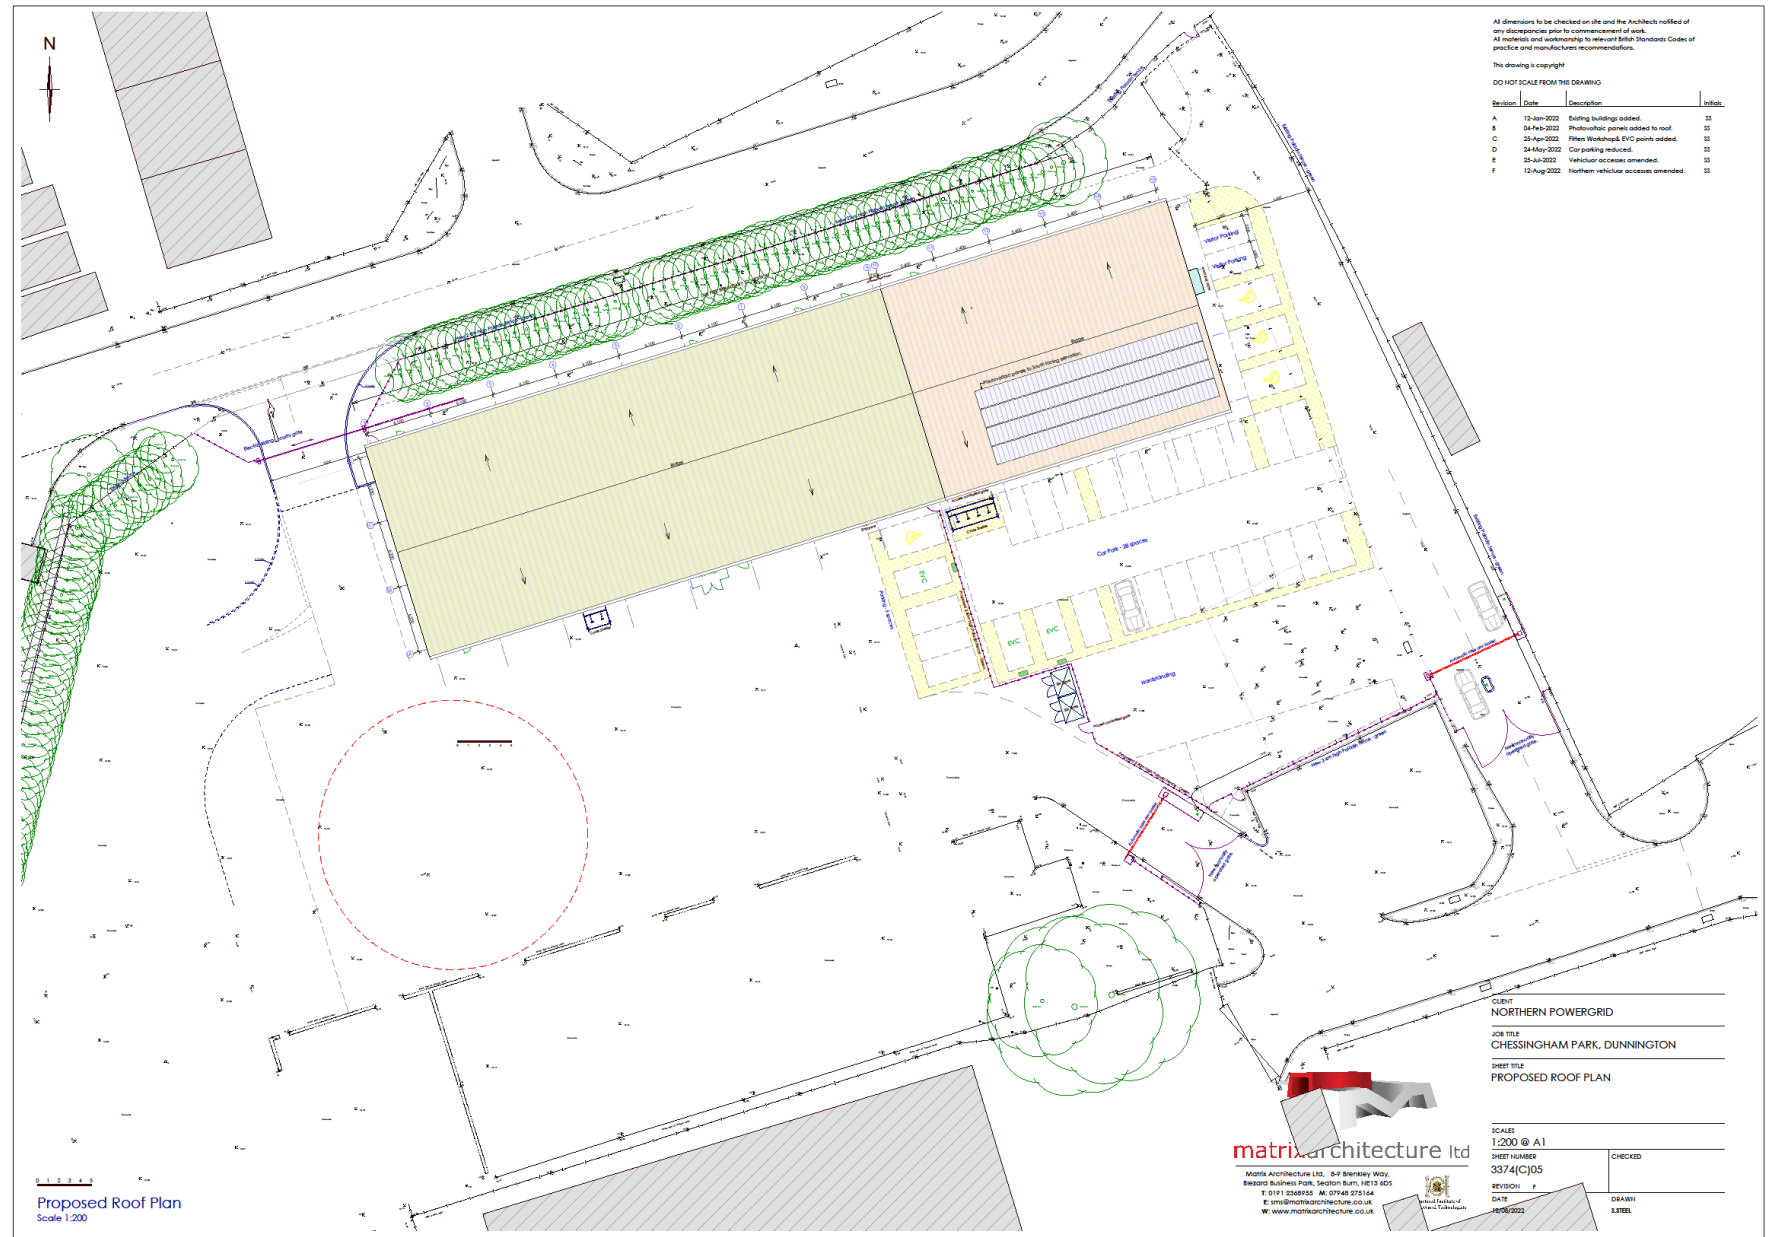

Planning Committee B

21/02601/FULM

Former Storage Facility Site, Derwent Valley Industrial Estate
Dunnington

Site Plan

Elevations

Floor plan

Roof plan

Google "Globe View" Image