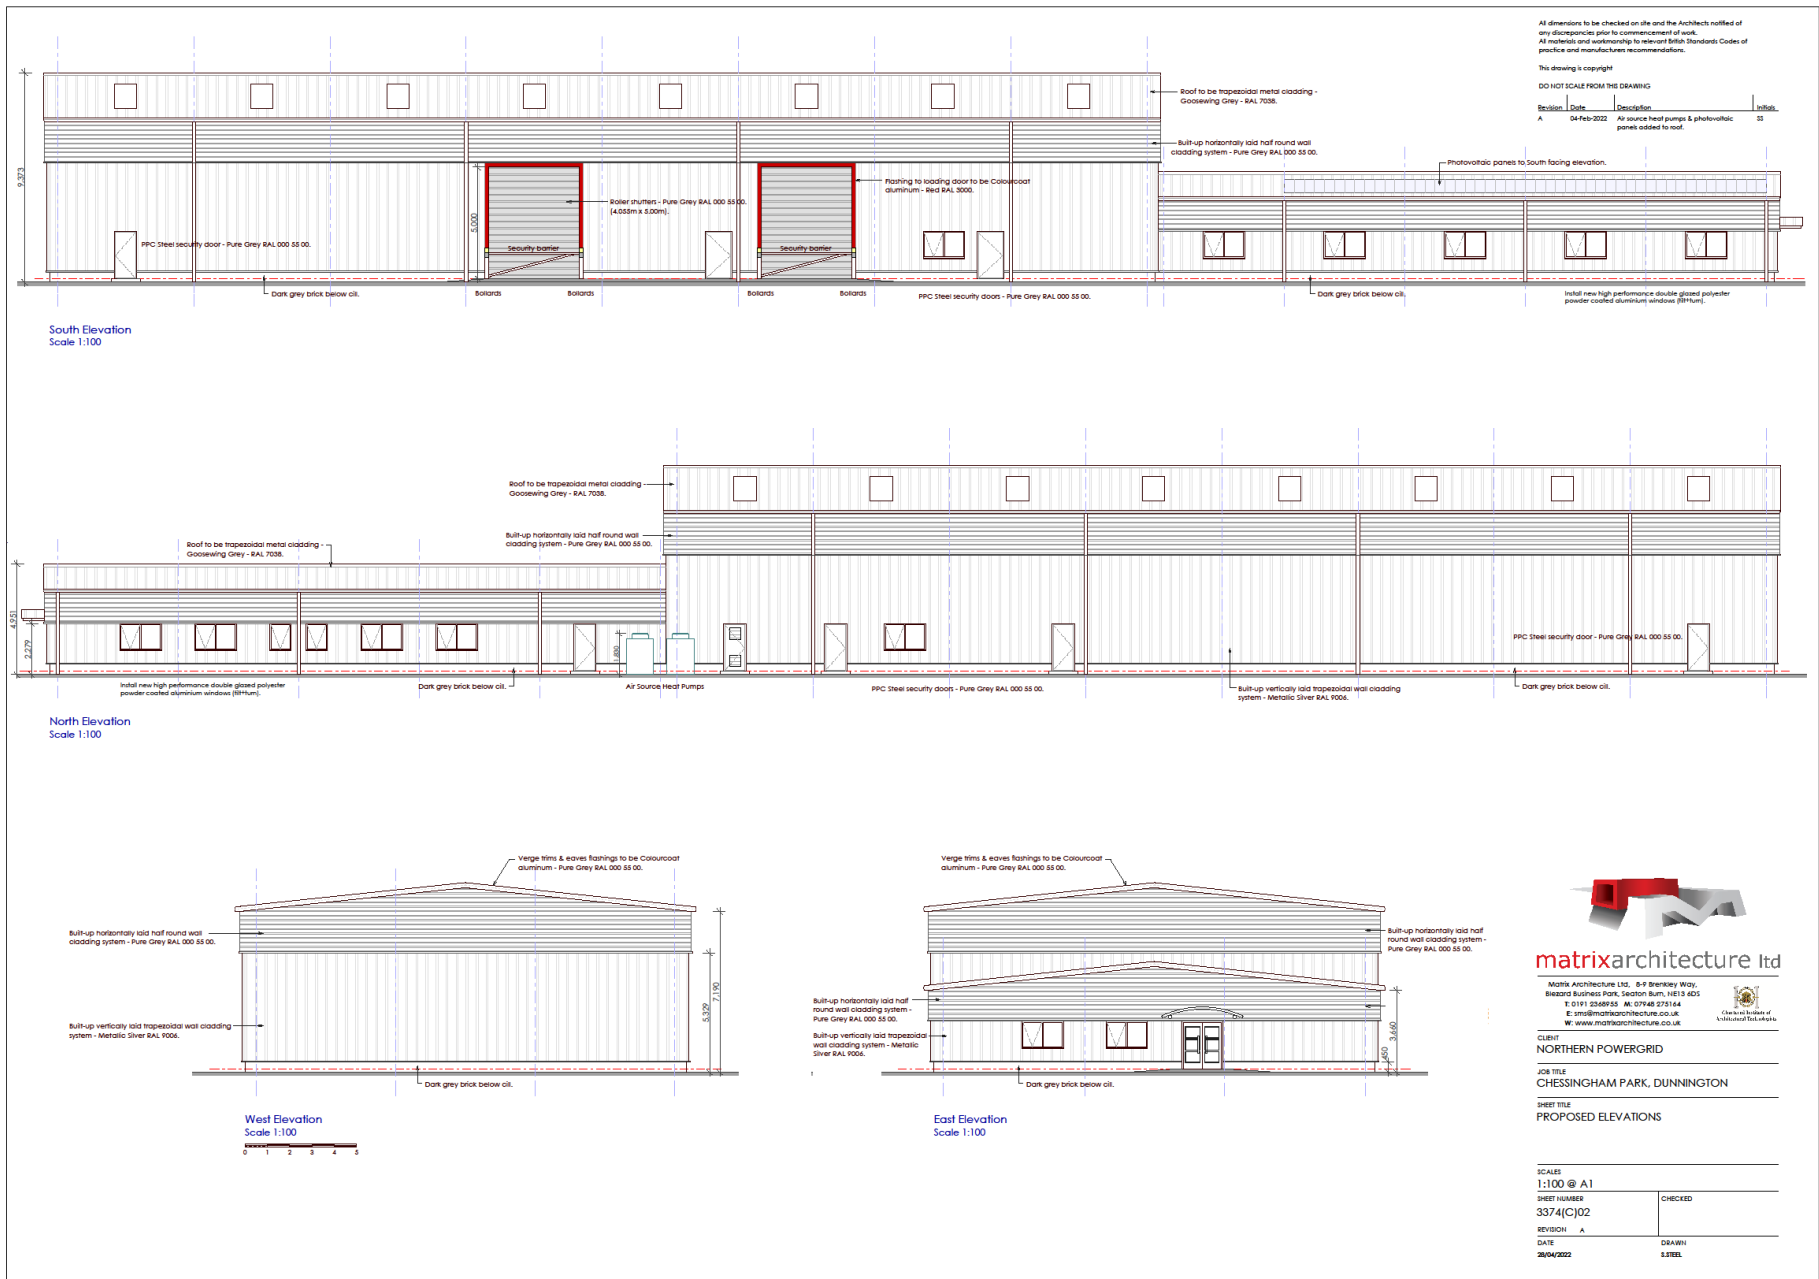

Planning Committee B

21/02601/FULM

Former Storage Facility Site, Derwent Valley Industrial Estate
Dunnington

Site Plan

Elevations

Floor plan

Roof plan

Google "Globe View" Image