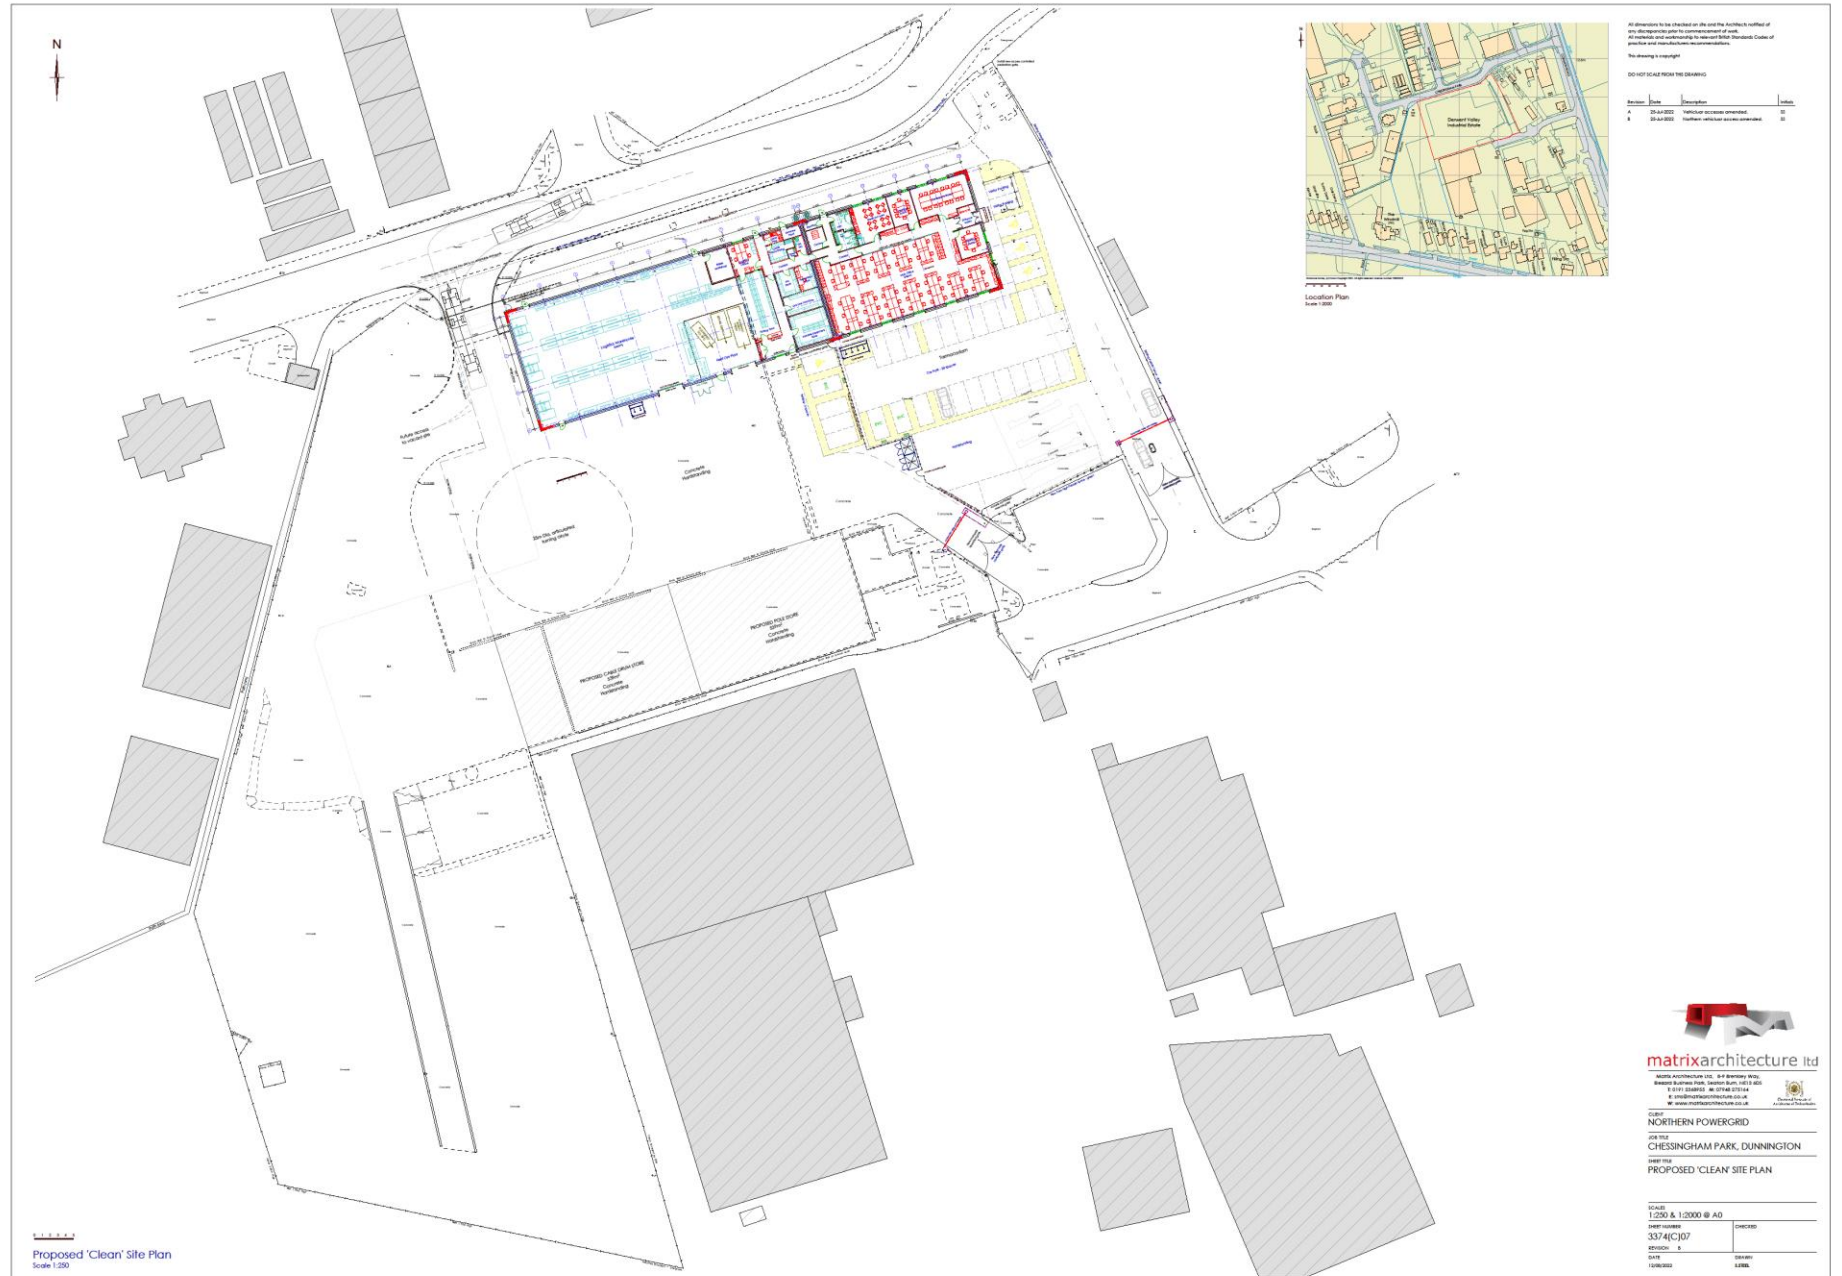

Planning Committee B

21/02601/FULM

Former Storage Facility Site, Derwent Valley Industrial Estate
Dunnington

Site Plan

Elevations

Floor plan

Roof plan

Google "Globe View" Image